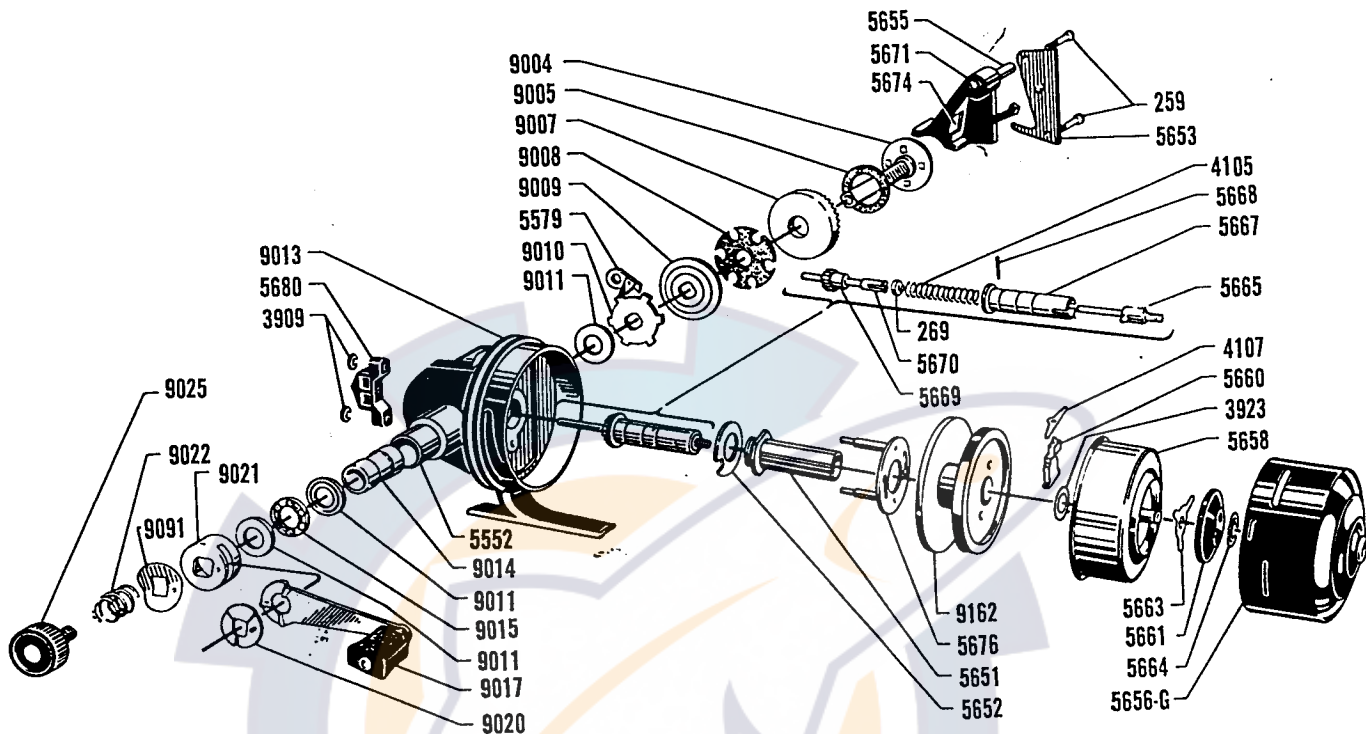

# Garcia ABU-MATIC 280

Prices subject to change without notice

Please specify both reel model and part numbers when ordering.

No.	Part Name	Price	No.	Part Name	Price	No.	Part Name	Price
259	Side Plate Screw	(each) .15	5663	Cushion Tension Spring	.10	9009	Drag Pressure Plate	1.00
269	Spool Axle Screw	.10	5664	Cushion "C" Lock	.10	9010	Anti Reverse Ratchet	.20
3909	"C" Lock	(each) .10	5665	Spool Axle	.60	9011	Ball Bearing Race and Spacer (each)	.10
3923	Winding Cup Spacer	.10	5667	Spool Axle Bearing	2.10	9013	Housing	6.25
4105	Spool Axle Spring	.10	5668	Axle Bearing Pin	.10	9014	Drive Shaft Bearing	.60
4107	Line Pick Up Spring	.10	5669	Pinion Gear	.75	9015	Ball Bearing	.75
5552	Oilite Bushing	.50	5670	Throw Out Pin	.50	9017	Handle	2.10
5579	Anti Reverse Dog	.75	5671	Line Release Trigger	.75	9020	Synchro Slide	.50
5651	Pinion Gear Bushing	2.10	5674	Release Trigger Plate	.10	9021	Dust Shield	.75
5652	Pinion Bushing Lock	.10	5676-8	Spool Mount	1.60	9022	Drag Knob Spring	.10
5653	Side Plate	.75	5680	Oscillation Guide	.25	9025	Drag Adjusting Knob	1.05
5655	Release Trigger Bushing	.10	9004	Drive Shaft with Click Plate	1.60	9091	Spring Washer	.10
5656G	Bell Cover	3.50	9005	Base Drag Washer	.10	9162	Spool, with Container	4.00
5658	Winding Cup	6.00	9007	Drive Gear with Click Spring	2.75	9228	Spool Container	.60
5660	Line Pick Up	2.10	9008	Drag Washer	.20			
5661	Rubber Cushion	.60						

**PARTS AND SERVICE AVAILABLE AT THE FOLLOWING REGIONAL FACTORY REPAIR DEPOTS:**

**FACTORY SERVICE**  
RODS, REELS AND PARTS

**THE GARCIA SERVICE DEPARTMENT**  
329 ALFRED AVENUE  
TEANECK, NEW JERSEY 07666